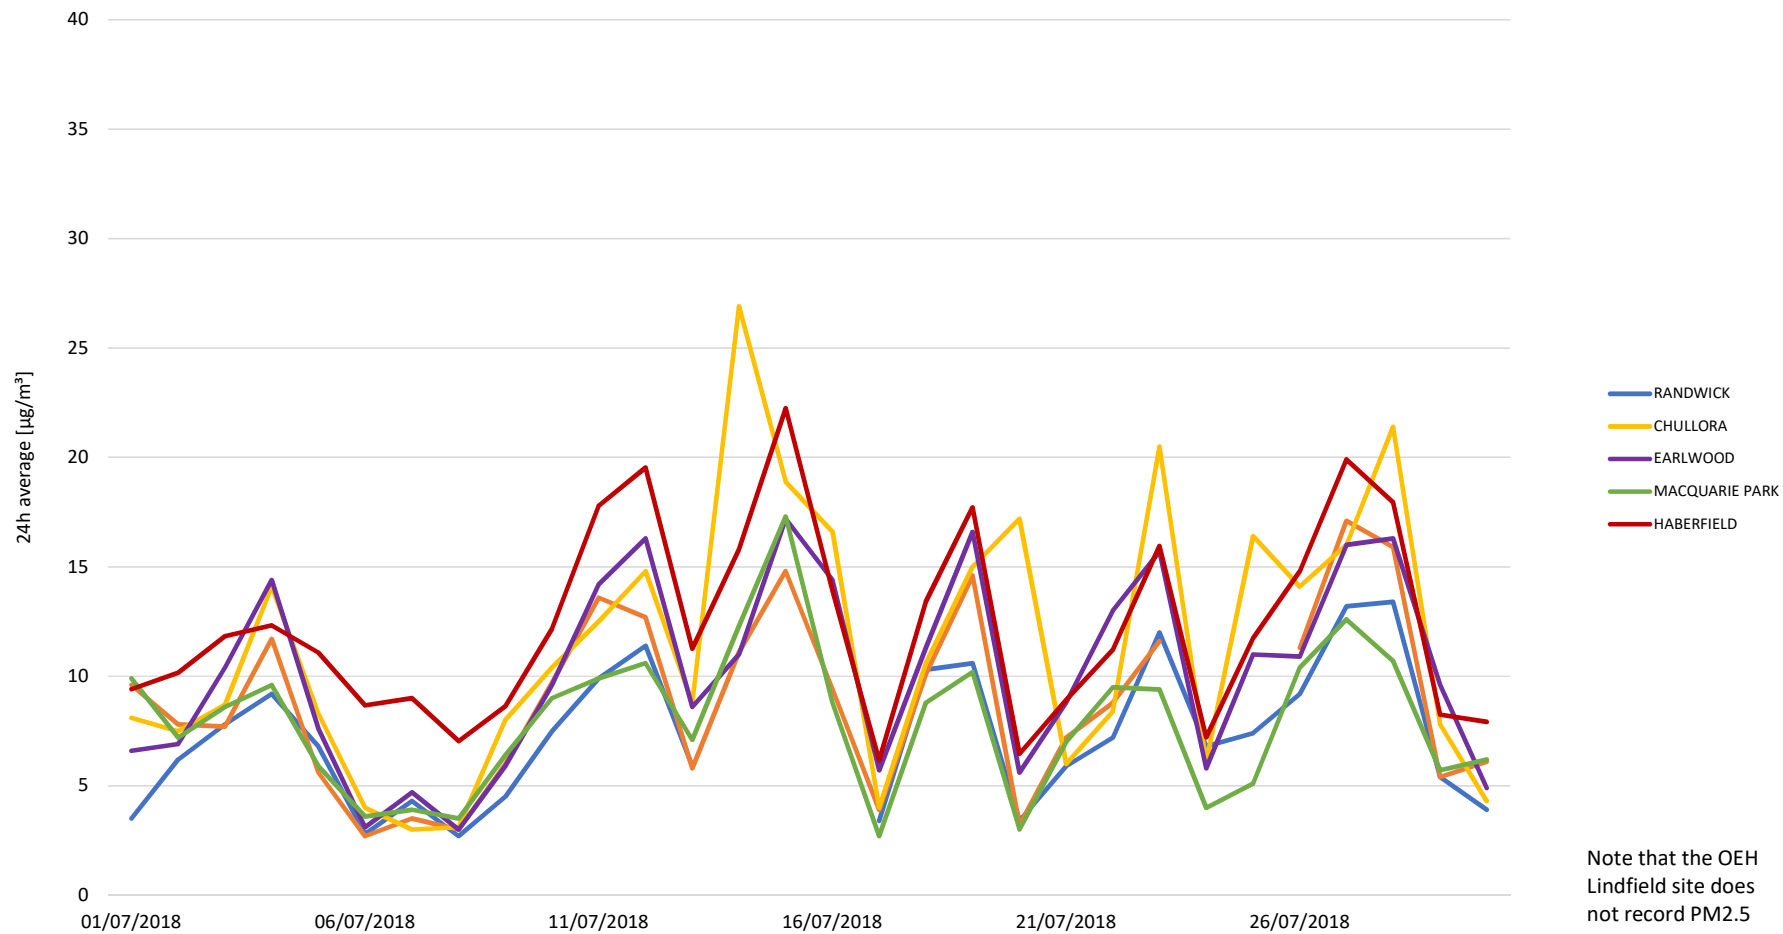

PM2.5 - July

Note that the OEH Lindfield site does not record PM2.5

PM10 - July