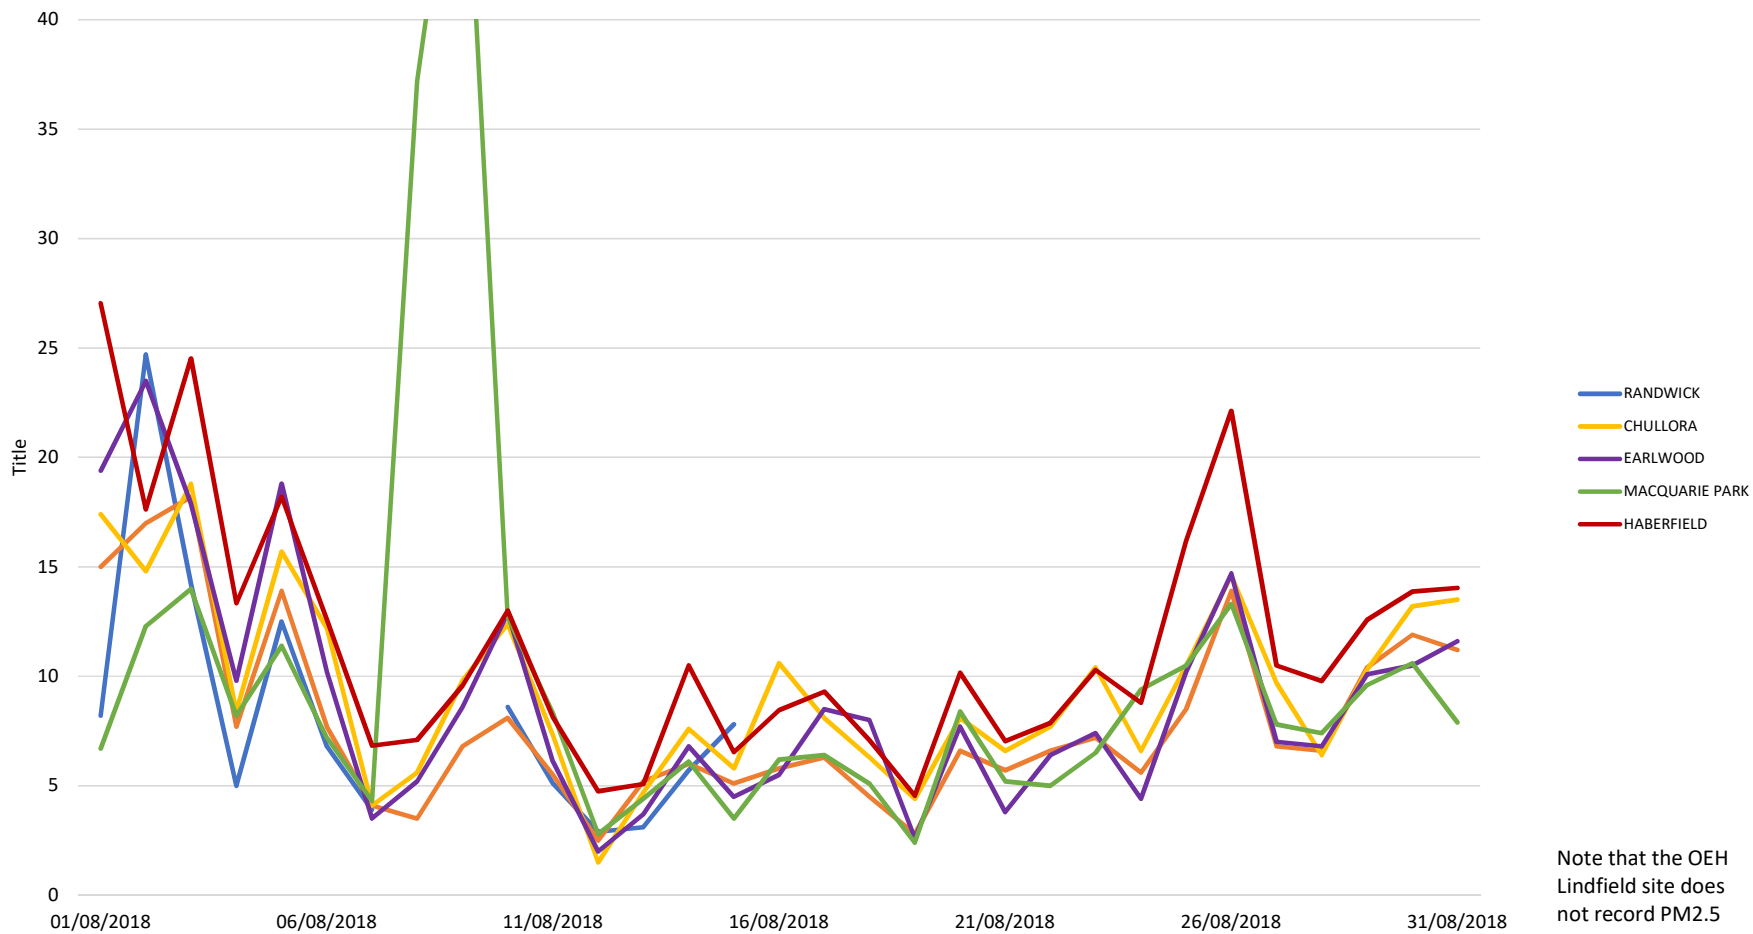

PM2.5 - August

Note that the OEH Lindfield site does not record PM2.5

PM10 - August