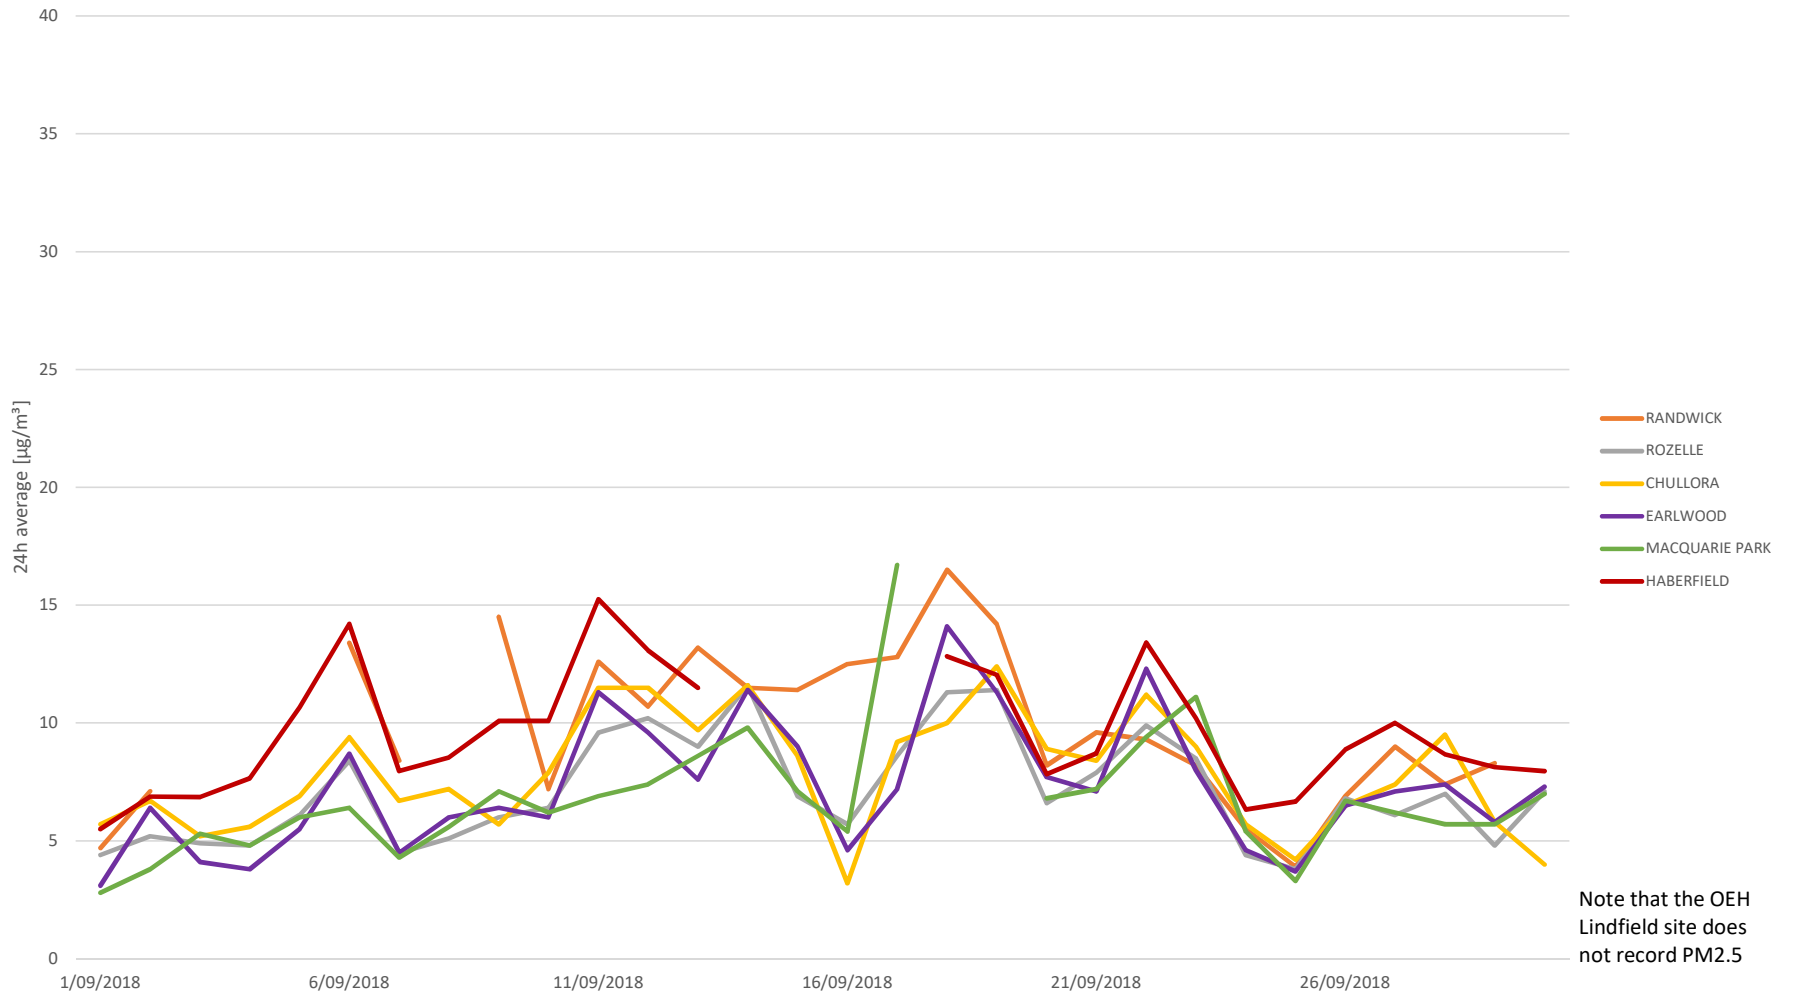

# PM2.5 - September

# PM10 - September