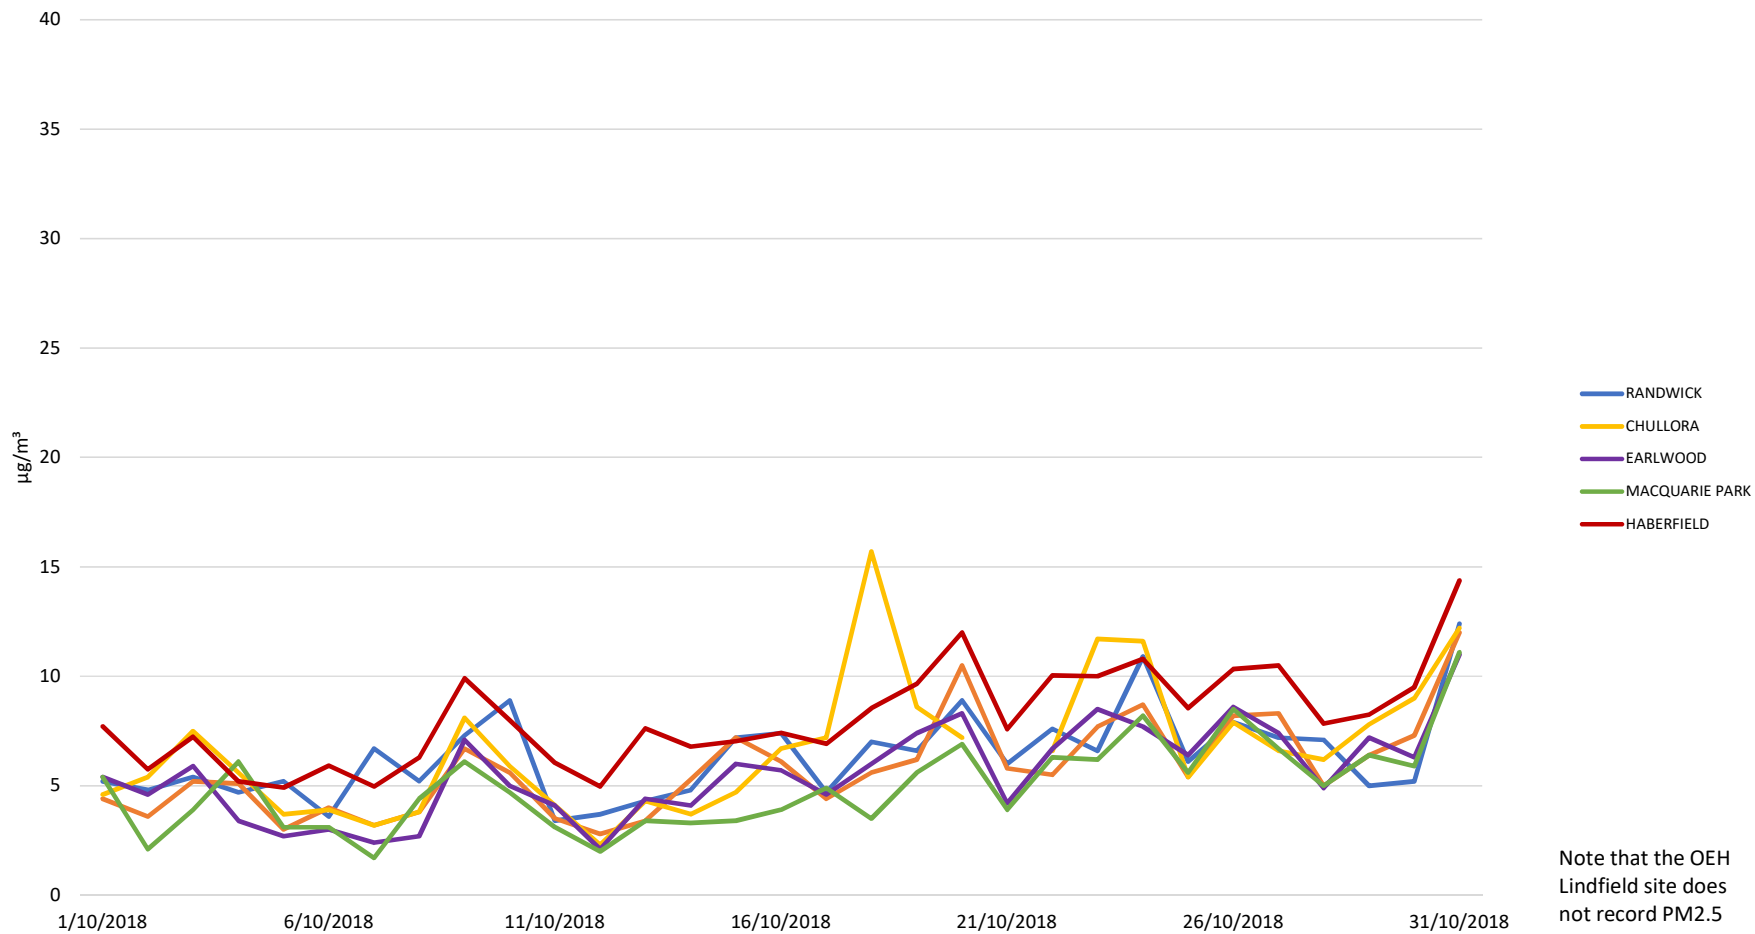

### PM2.5 - October

Note that the OEH Lindfield site does not record PM2.5

PM10 - October