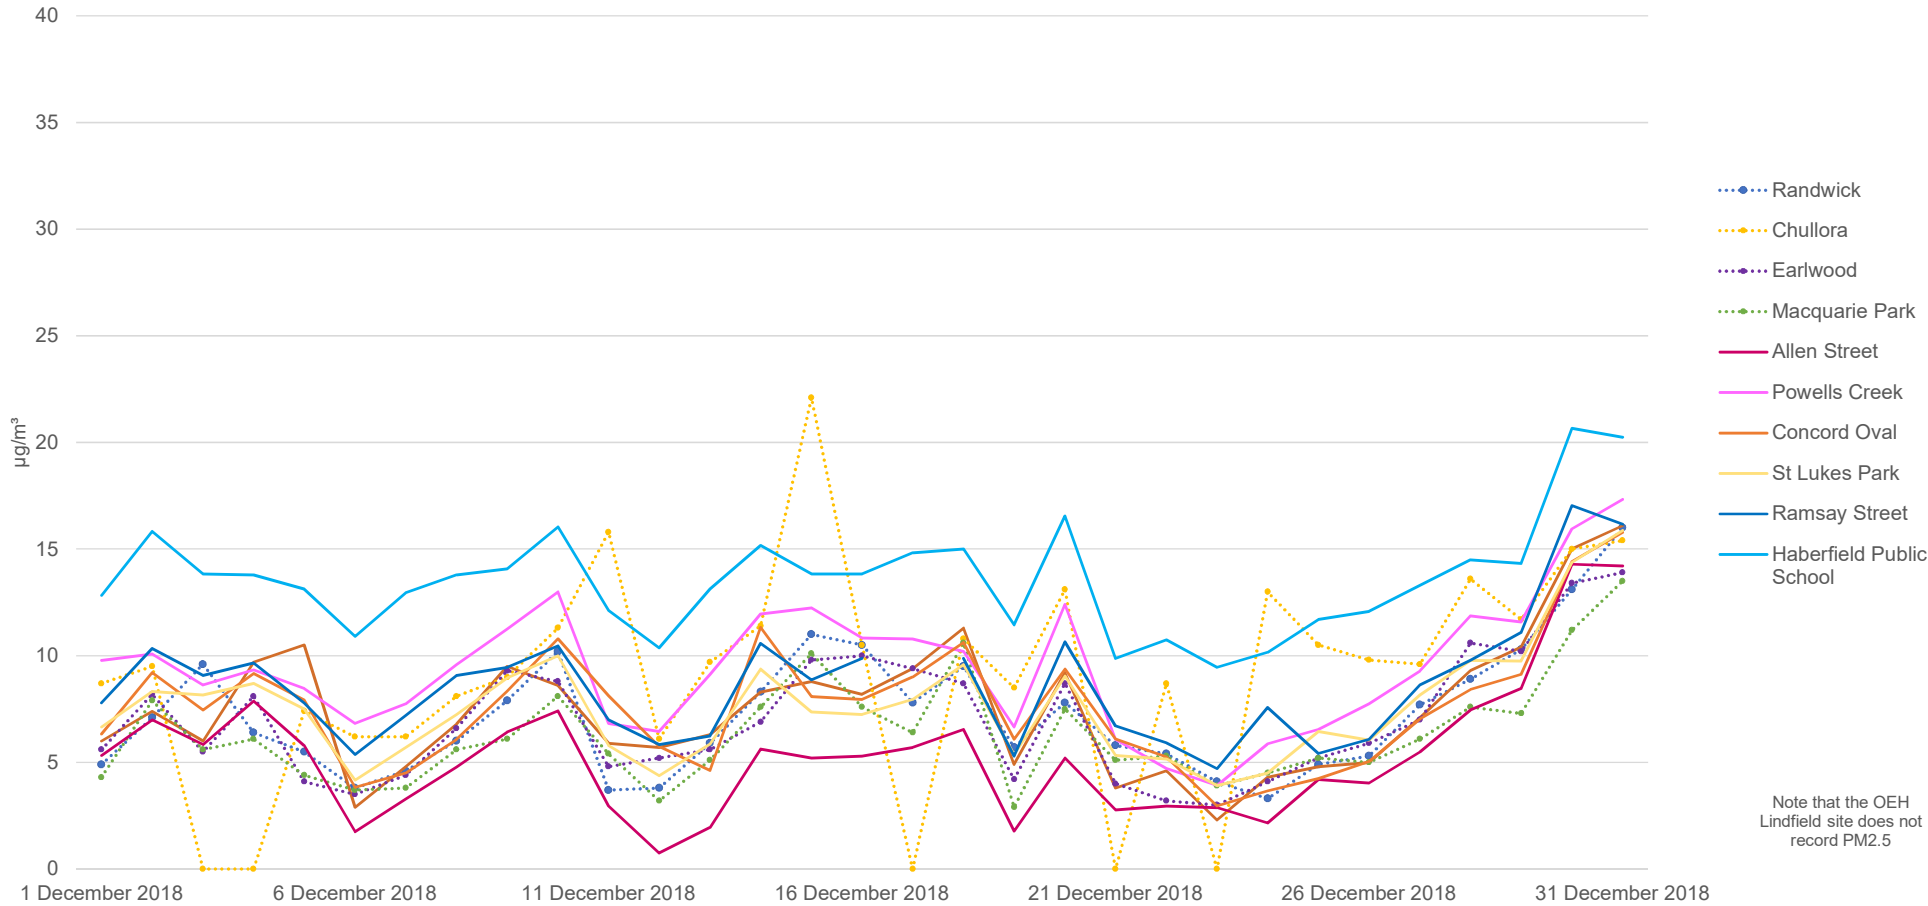

### Comparison of WestConnex M4 East sites with EPA sites

PM2.5  
24 hour average  
December

Note that the OEHLindfield site does not record PM2.5

### Comparison of WestConnex M4 East sites with EPA sites

PM10  
24 hour average  
December