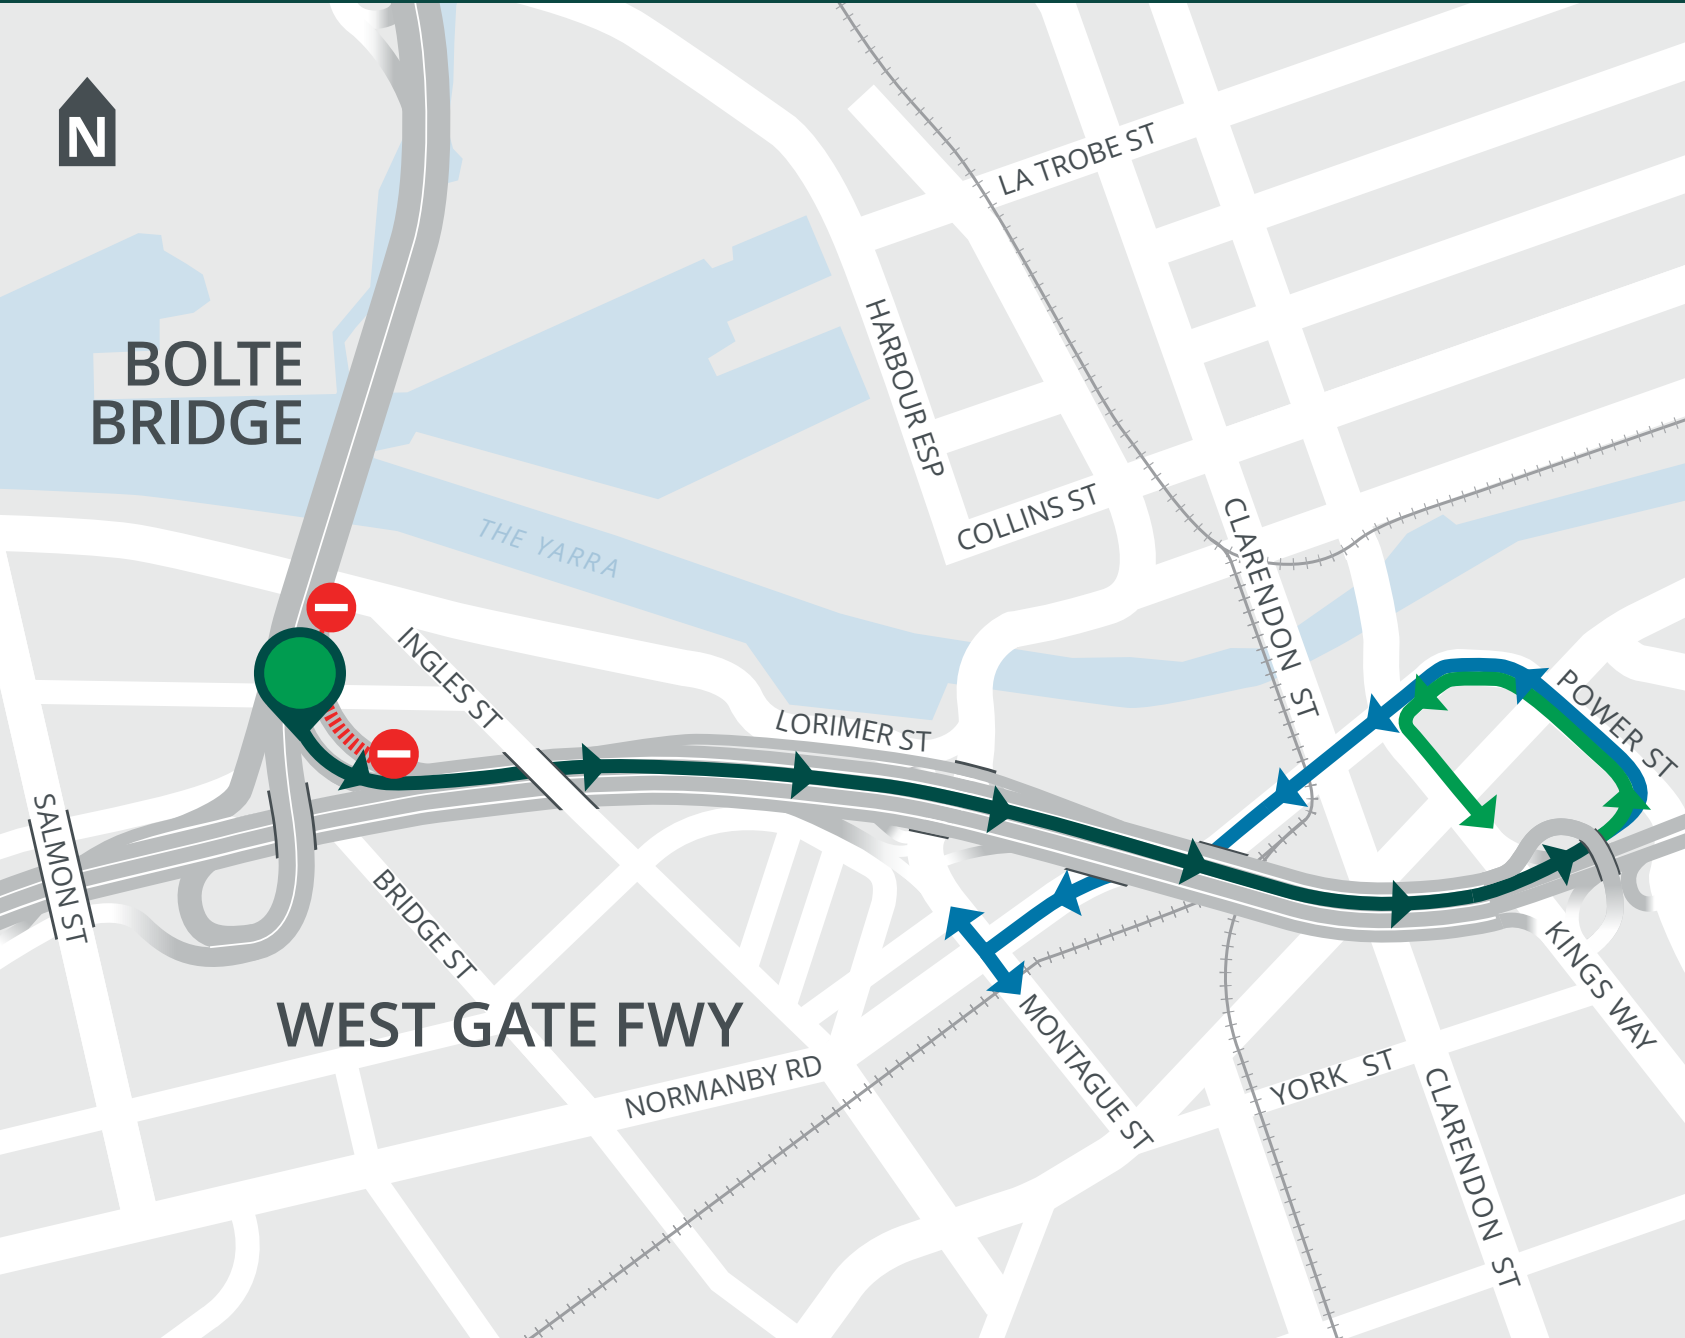

Bolte Bridge exit ramp closure to Montague Street / Kings Way

Inbound / towards Melbourne CBD

 **Closure direction:**
Inbound / citybound

 **Detour to Montague Street / Lorimer Street:**

- Exit onto the West Gate Freeway towards the south-east suburbs
- Take the Power Street exit and continue along Power Street
- Continue along Normanby Road to Montague Street

 **Detour to Kings Way:**

- Exit onto the West Gate Freeway towards the south-east suburbs
- Take the Power Street exit and continue along Power Street
- Turn left to enter Kings Way