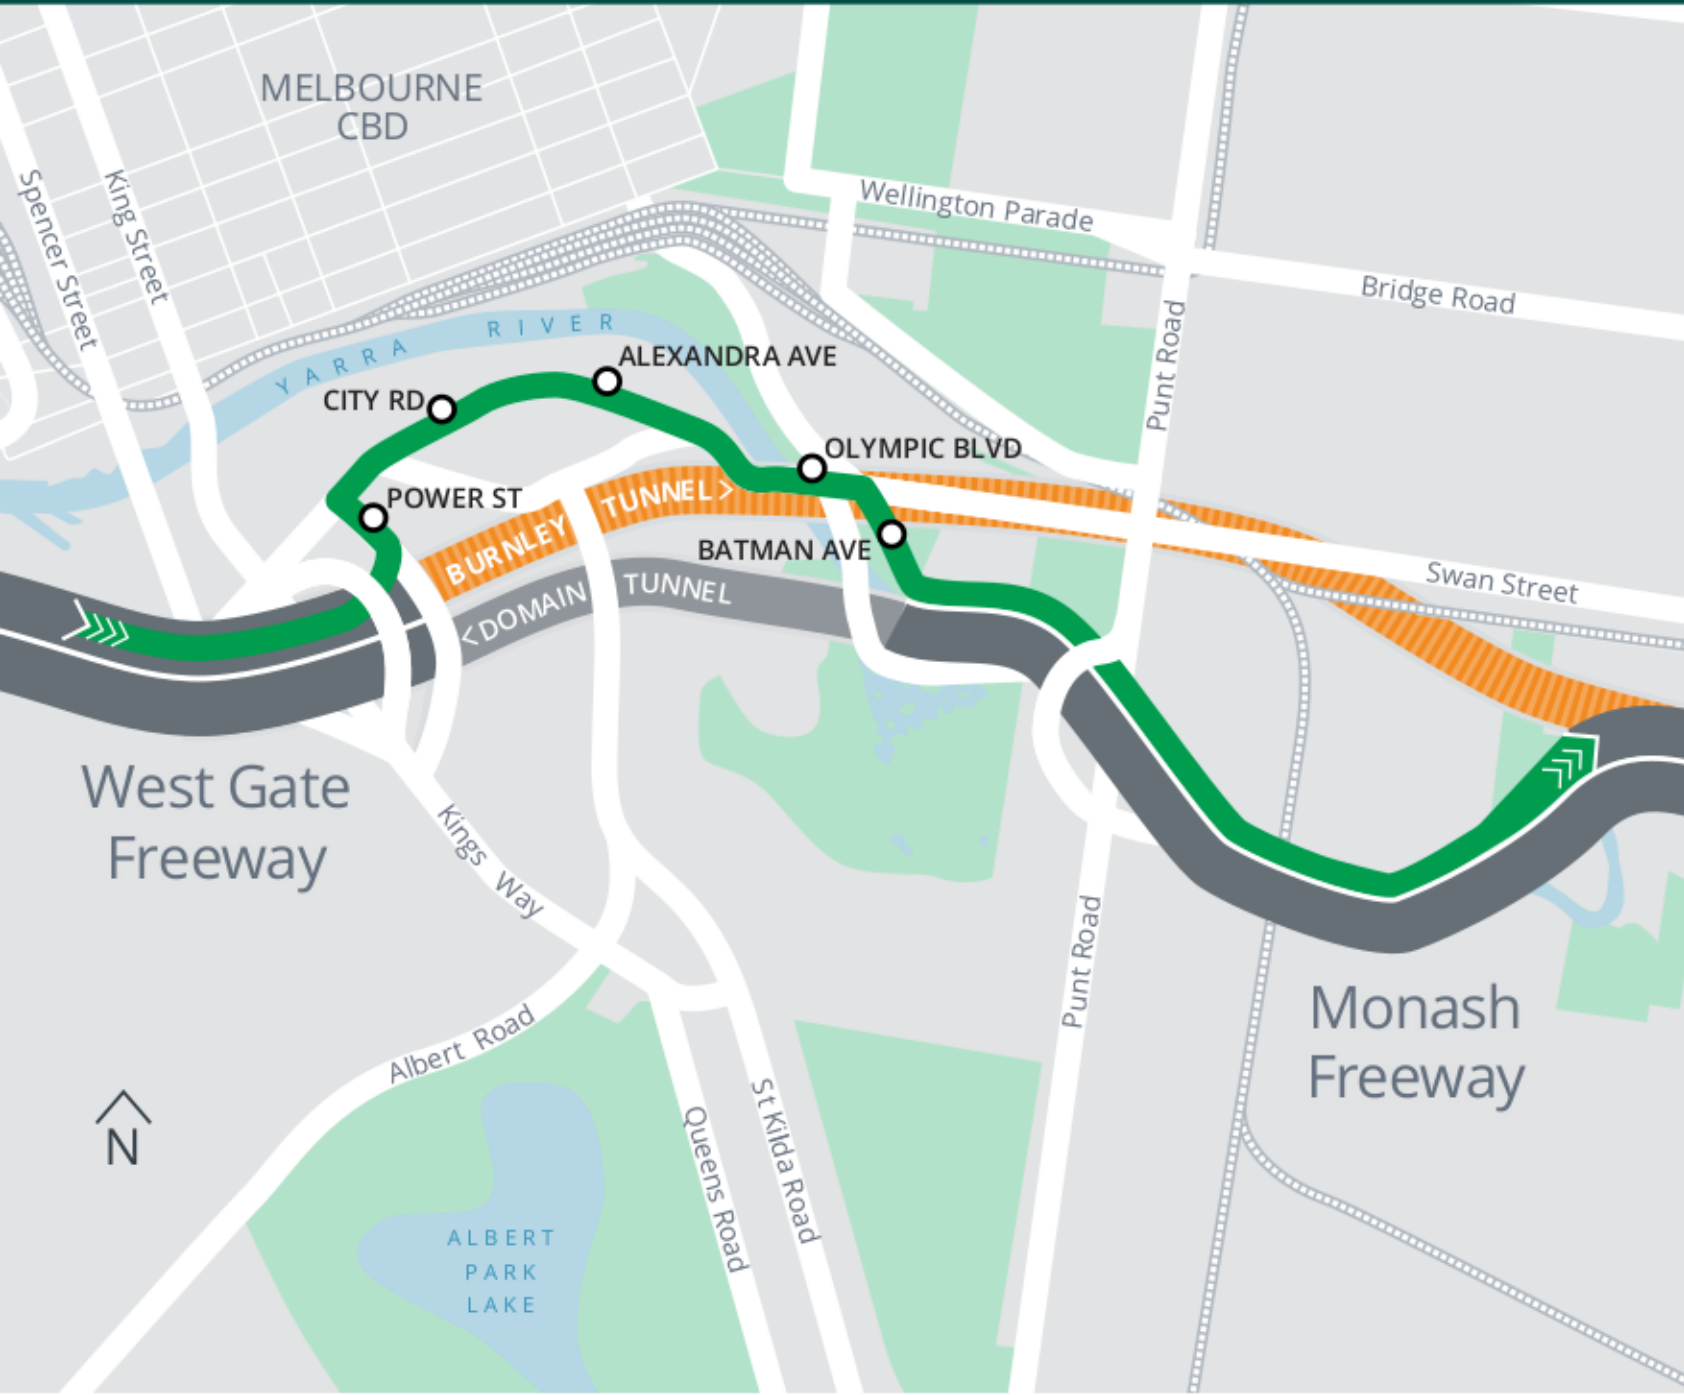

# Burnley Tunnel closure

West Gate Freeway to Monash Freeway / S.E suburbs detour

 Burnley Tunnel closed

 West Gate Freeway to Monash Freeway / S.E suburbs detour:

- Continue along West Gate Freeway
- Exit on to Power Street
- Right on to City Road
- Continue to Alexandra Avenue
- Left on Olympic Boulevard
- Right on Batman Avenue
- Continue on to CityLink/Monash Freeway

 CityLink