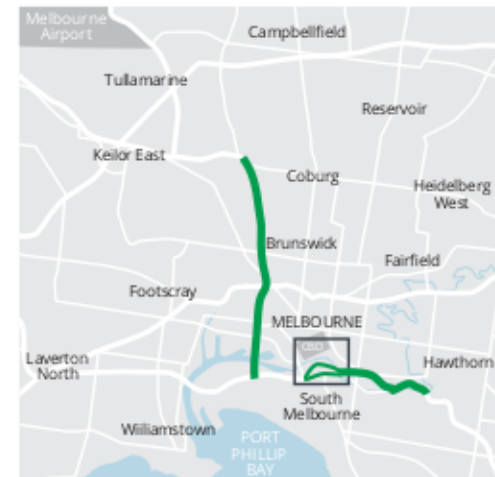

# Burnley Tunnel closure

West Gate Freeway to Monash Freeway / S.E suburbs detour

 Burnley Tunnel closed

 West Gate Freeway to Monash Freeway / S.E suburbs detour:

- Continue along West Gate Freeway
- Exit on to Power Street
- Right on to City Road
- Continue to Alexandra Avenue
- Left on Olympic Boulevard
- Right on Batman Avenue
- Continue on to CityLink/Monash Freeway

 CityLink